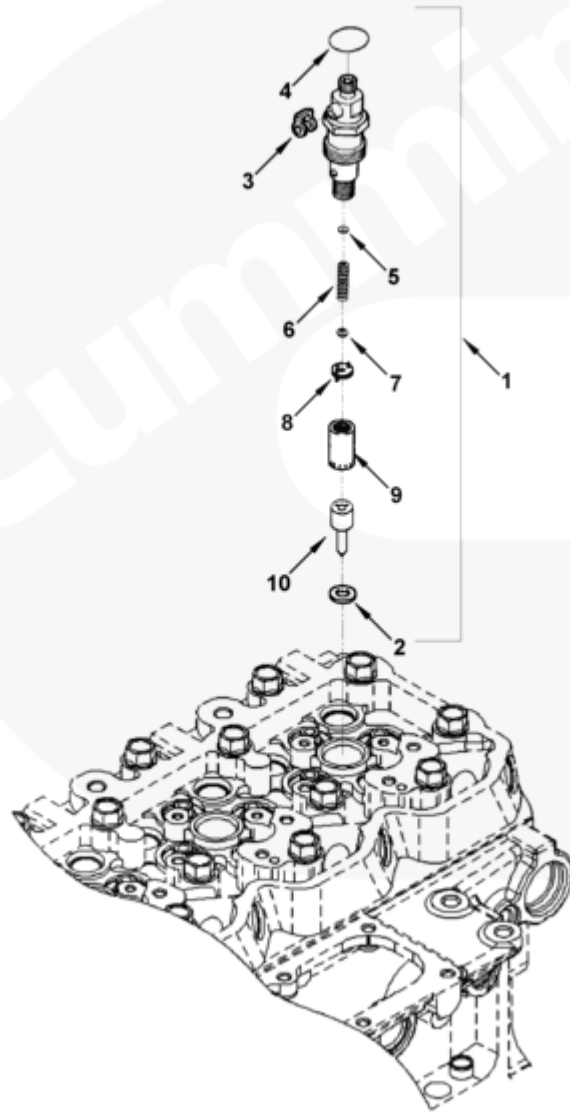

f1900gf

SMALL | MEDIUM | LARGE

Cart	Ref No	Part Number	Part Description	Required	Remarks
View My Cart					
		PP970	Fuel Injector		CPL970
<input type="checkbox"/>	1	3802168	Injector Kit	6	
<input type="checkbox"/>		3917100	Injector	1	
<input type="checkbox"/>	2	3900808	Injector Seal	1	
	3	3903380	Banjo Connector Seal	1	Replace With 4942278
<input type="checkbox"/>	4	3909356	Rectangular Ring Seal	1	
<input type="checkbox"/>	5	3905156	Shim	A/R	1.00 mm Thick
	5	3905157	Shim	A/R	1.04 mm Thick